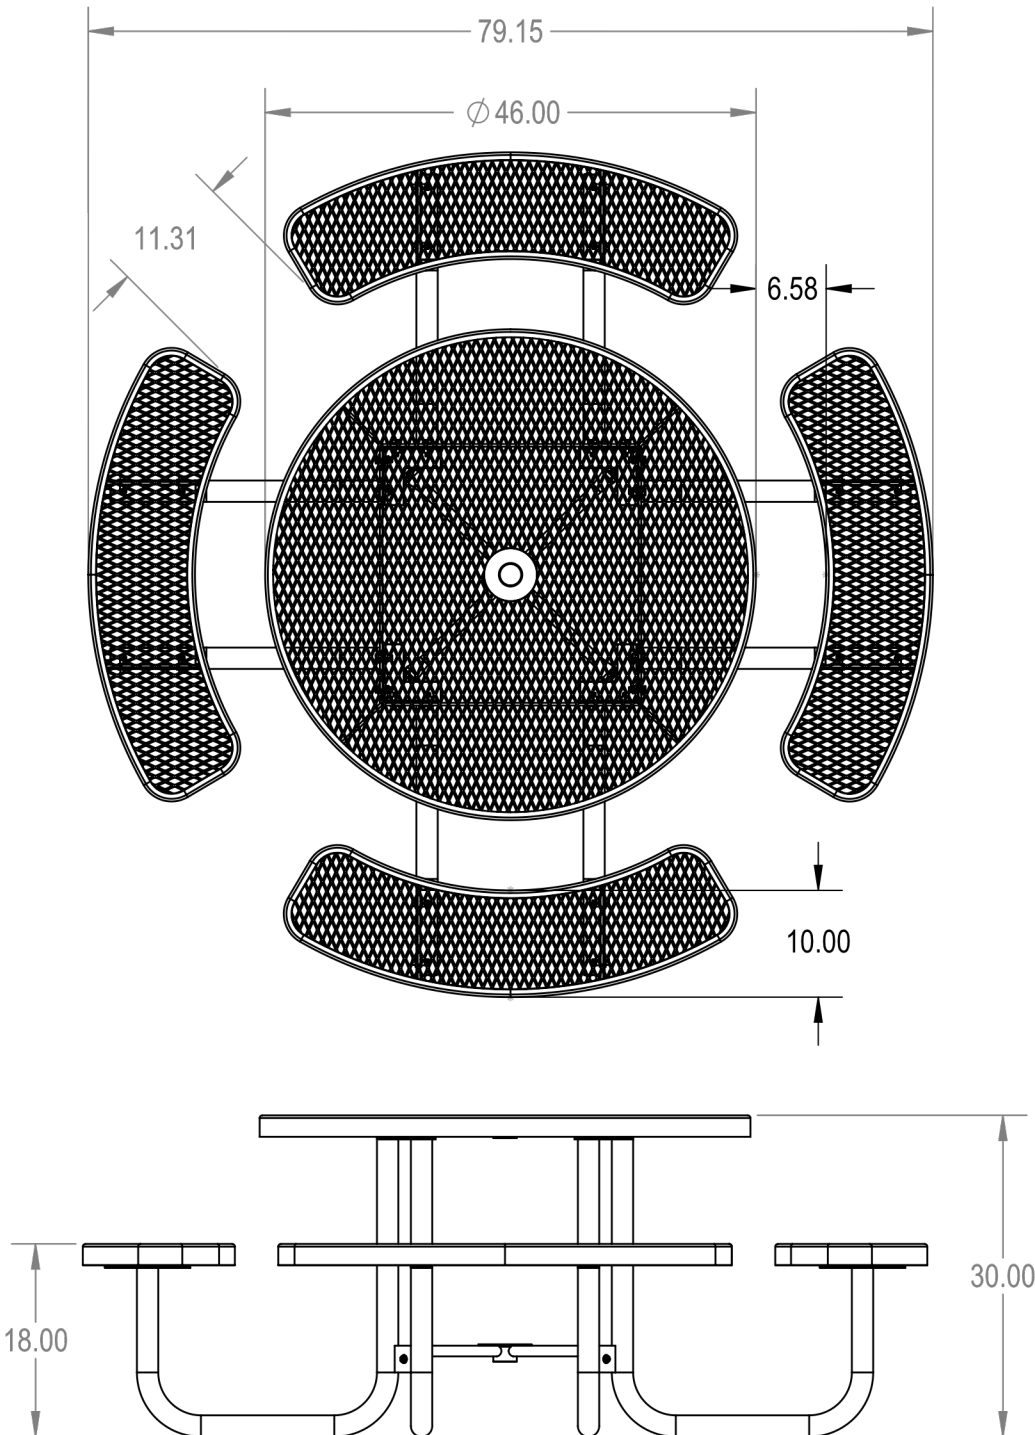

46" Round Thermoplastic Picnic Table

Model Number(s):

TRD46-AB-04-000 - RHINO Coating

TRD46-CD-04-000 - ELITE Coating

Dimensions (L x W x H):

46" x 46" x 30"

Metal Style(s):

Expanded
Metal

Perforated
Metal

Available in:

RHINO
OUTDOOR FURNITURE

OR

ELITE
OUTDOOR FURNITURE

• 7-year commercial warranty.

• Innovative polyolefin coating.

• Scratch resistant and drip free smooth finish.

• Quick Ships in 3 - 5 business days.

• 5-year commercial warranty.

• Industry standard polyethylene coating.

• Scratch resistant and drip free smooth finish.

• Quick Ships in 3 - 5 business days.

Picnic Furniture

sales@picnicfurniture.com | 1-800-775-8409